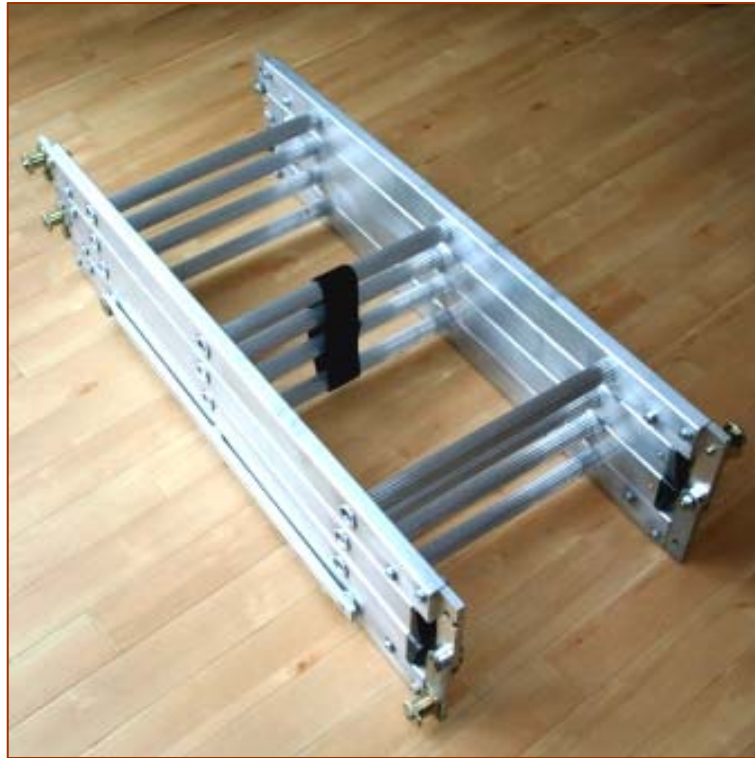

STOWAWAY LADDER

The stowaway ladder was developed from the tried and tested range of BAYLEY roof ladders. This versatile ladder covers a multitude of uses, whilst having the ability to be easily stored in a car boot or stowage compartment of an emergency vehicle. It is produced with options for 3 extended lengths and 2 different widths, and is also available in either plain aluminium or matt black powder coat finish.

The standard 3.7m ladder has an assortment of accessories available, which includes abseil brackets, fast roping kits and even dog rungs.

Ladder Type					
Fixed					
Length extended	2.4M	3.7M	3.7M	4.85M	4.85M
Length closed	640mm	945mm	945mm	1252mm	1252mm
Width o/a	383mm	383mm	490mm	383mm	490mm
Depth	220mm	220mm	220mm	220mm	220mm
Weight	7.4Kg	10Kg	11Kg	12Kg	14Kg
Model No.	19-29E	19-26LE	19-26LWE	19-28LE	19-28LWE